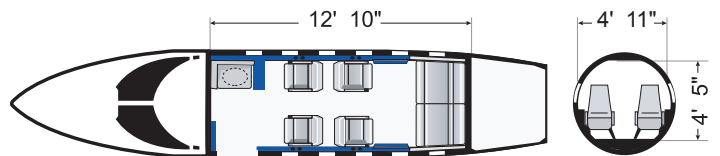

Dreamline Aviation, LLC
16461 Sherman Way, Suite 210
Van Nuys, CA 91406

(877) 457-5241
www.dreamlineaviation.com