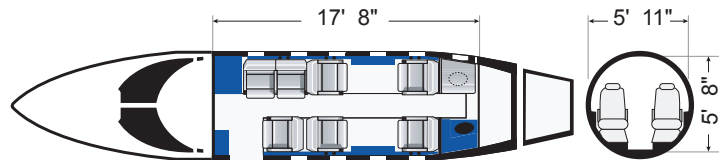

Dreamline Aviation, LLC
16461 Sherman Way, Suite 210
Van Nuys, CA 91406

(877) 457-5241
www.dreamlineaviation.com