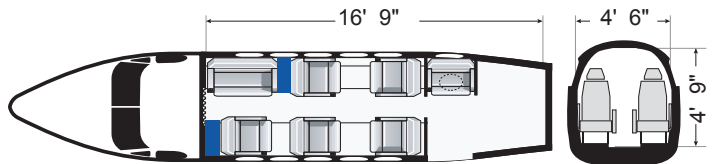

Features

Fully Enclosed Lav (2) Writing Tables
Snack / Lunch Galley Short-Field Capable

Dreamline Aviation, LLC
16461 Sherman Way, Suite 210
Van Nuys, CA 91406

(877) 457-5241
www.dreamlineaviation.com