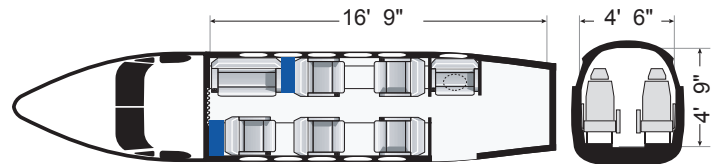

Features

Fully Enclosed Lav (2) Writing Tables
Snack / Lunch Galley Short-Field Capable

Dreamline Aviation, LLC
16461 Sherman Way, Suite 210
Van Nuys, CA 91406

(877) 457-5241
www.dreamlineaviation.com