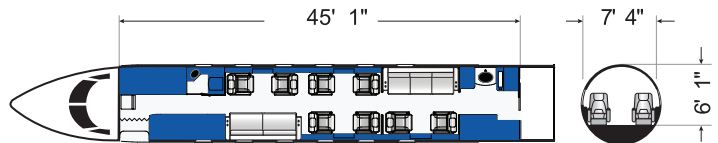

Dreamline Aviation, LLC
16461 Sherman Way, Suite 210
Van Nuys, CA 91406

(877) 457-5241
www.dreamlineaviation.com