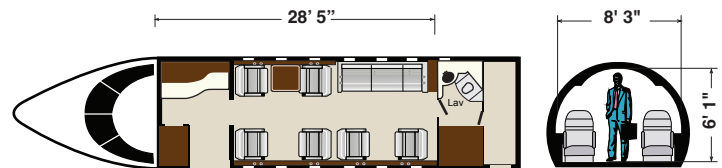

Dreamline Aviation, LLC
16461 Sherman Way, Suite 210
Van Nuys, CA 91406

(877) 457-5241
www.dreamlineaviation.com