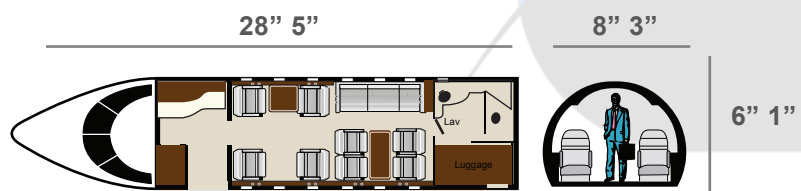

CONFIGURATION

+1(877) 457-5241 | dreamlineaviation.com | charter@dljets.com

7155 Valjean Ave, 2nd Floor, Van Nuys, CA 91406