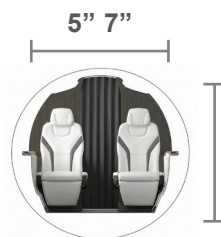

PILATUS PC-24

N725KW

SPECIFICATIONS

Aircraft Type	Light Jet
Recommended Passengers	6
Maximum Passengers	8
Max Range (3 Passengers)	2,040 nm
Max Range (6 Passengers)	1,400 nm
Max Cruise Speed	470 mph
Max Altitude	45,000 ft
Baggage Compartment	90 ft ³

AMENITIES

- Enclosed Lavatory w/ Sink
- Complimentary Domestic WiFi
- 110V Outlets (2)
- Integrated Cabin Entertainment
- Modular Seating Capacity
 - (See figure below)

Typical Seat Configuration

Max Seat Configuration