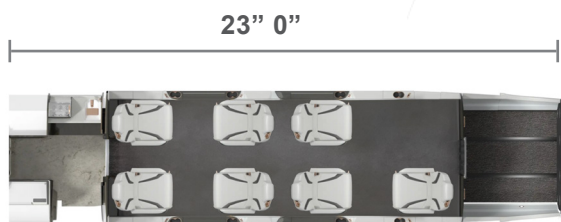

PILATUS PC-24

N725KW

SPECIFICATIONS

Aircraft Type	Light Jet
Recommended Passengers	6
Maximum Passengers	8
Max Range (3 Passengers)	2,040 nm
Max Range (6 Passengers)	1,400 nm
Max Cruise Speed	470 mph
Max Altitude	45,000 ft
Baggage Compartment	90 ft ³

AMENITIES

- Enclosed Lavatory w/ Sink
- Complimentary Domestic WiFi
- 110V Outlets (2)
- Integrated Cabin Entertainment
- Modular Seating Capacity
 - (See figure below)

Typical Seat Configuration

Max Seat Configuration