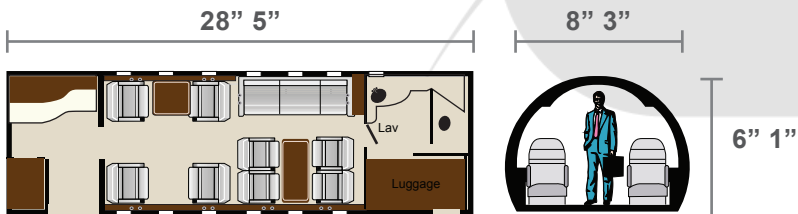

CONFIGURATION