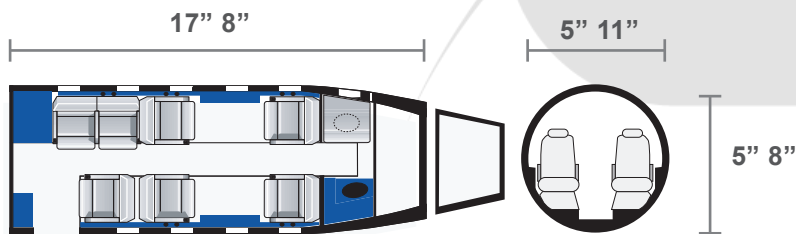

CONFIGURATION