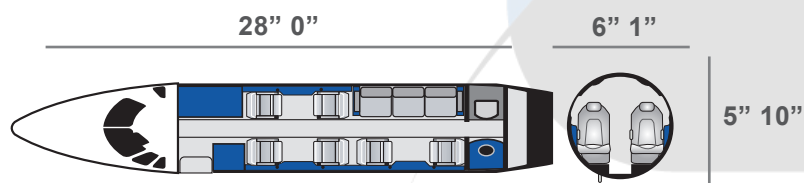

FALCON 50EX *N50YT*

SPECIFICATIONS

| | |
|-----------------------------|--------------------|
| Aircraft Type | Super Mid-Size Jet |
| Recommended Passengers | 8 |
| Maximum Passengers | 9 |
| Max Range | 3,200 nm |
| Max Cruise Speed | 530 mph |
| Baggage Volume | 115 Cu. Feet |
| Interior Refurbishment Year | 2020 |

AMENITIES

- Enclosed Lavatory w/ Sink
- Complimentary Domestic WiFi
- 110V Outlets (3)
- Airshow
- CD Entertainment
- Warming Oven
- Espresso Machine

CONFIGURATION

FALCON 50EX - N50YT

+1(877) 457-5241 | dreamlineaviation.com | charter@dljets.com