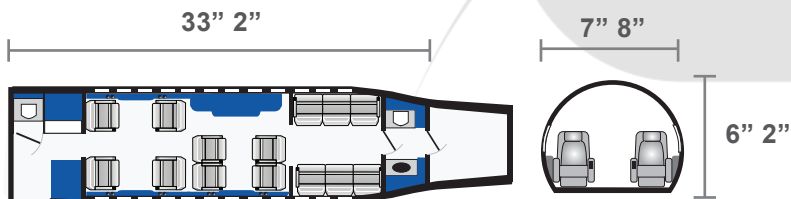

CONFIGURATION