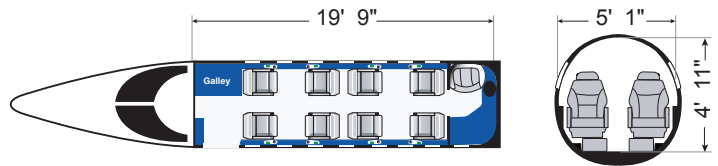

Features

Wi-Fi	Long-Range
Hot Meal Galley	DVD / CD Entertainment
Enclosed Lav	Moving Map

Dreamline Aviation, LLC
7155 Valjean Ave., 2nd Floor
Van Nuys, CA 91406

(877) 457-5241
www.dreamlineaviation.com