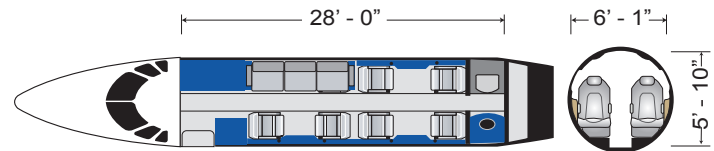

Features

Wi-Fi ..... DVD / Stereo System
Fully Enclosed Lav ..... Airshow
Hot Meal Service

Dreamline Aviation, LLC
7155 Valjean Ave., 2nd Floor
Van Nuys, CA 91406

(877) 457-5241
www.dreamlineaviation.com