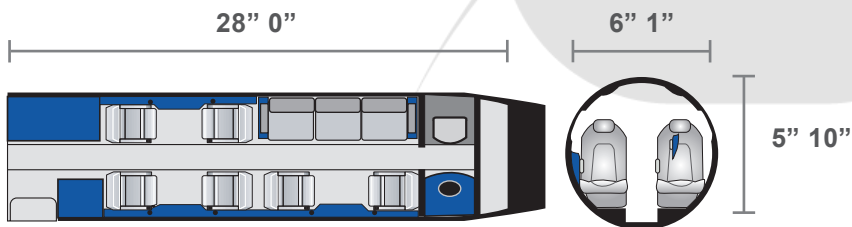

CONFIGURATION