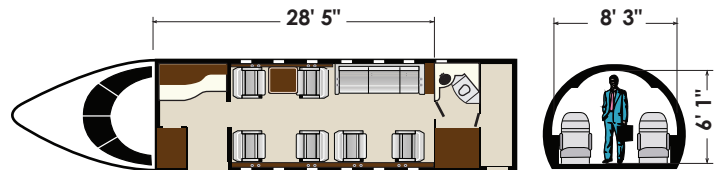

Dreamline Aviation, LLC
7155 Valjean Ave., 2nd Floor
Van Nuys, CA 91406

(877) 457-5241
www.dreamlineaviation.com