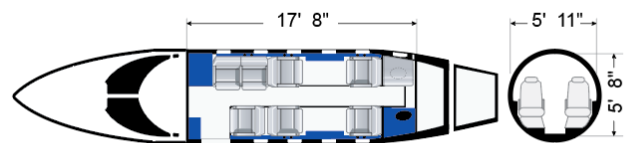

Features

Wi-Fi ..... DVD / Stereo System
Fully Enclosed Lav ..... Airshow

Dreamline Aviation, LLC
7155 Valjean Ave., 2nd Floor
Van Nuys, CA 91406

(877) 457-5241
www.dreamlineaviation.com