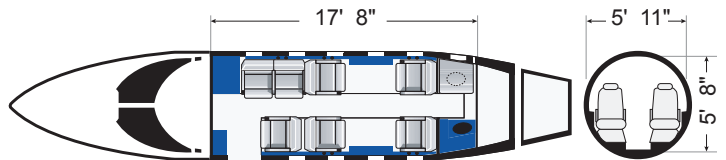

Dreamline Aviation, LLC
7155 Valjean Ave., 2nd Floor
Van Nuys, CA 91406

(877) 457-5241
www.dreamlineaviation.com