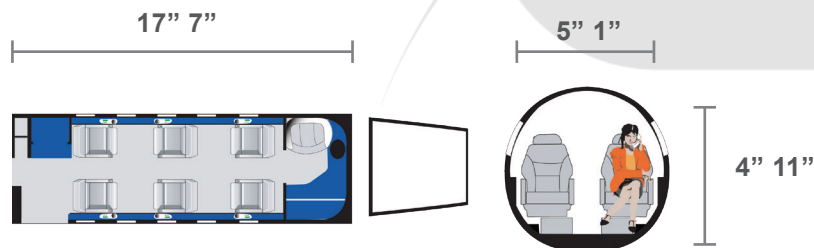

CONFIGURATION