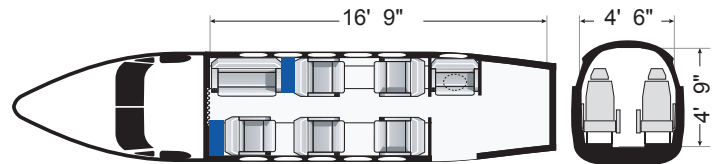

Features

Fully Enclosed Lav (2) Writing Tables
Snack / Lunch Galley Short-Field Capable

Dreamline Aviation, LLC
7155 Valjean Ave., 2nd Floor
Van Nuys, CA 91406

(877) 457-5241
www.dreamlineaviation.com