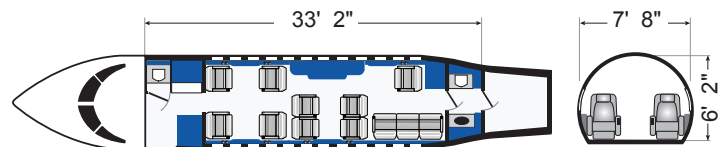

Dreamline Aviation, LLC
7155 Valjean Ave., 2nd Floor
Van Nuys, CA 91406

(877) 457-5241
www.dreamlineaviation.com