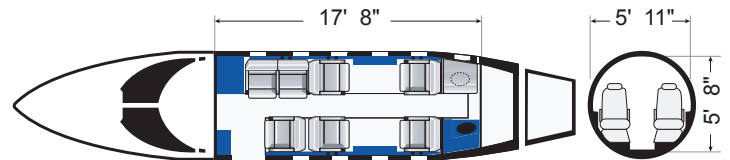

Dreamline Aviation, LLC
7155 Valjean Ave., 2nd Floor
Van Nuys, CA 91406

(877) 457-5241
www.dreamlineaviation.com