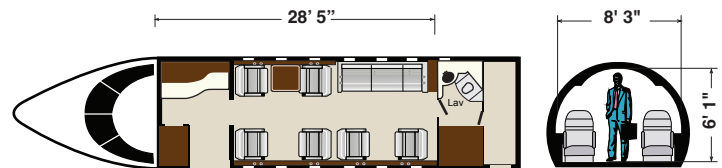

Dreamline Aviation, LLC
7155 Valjean Ave., 2nd Floor
Van Nuys, CA 91406

(877) 457-5241
www.dreamlineaviation.com