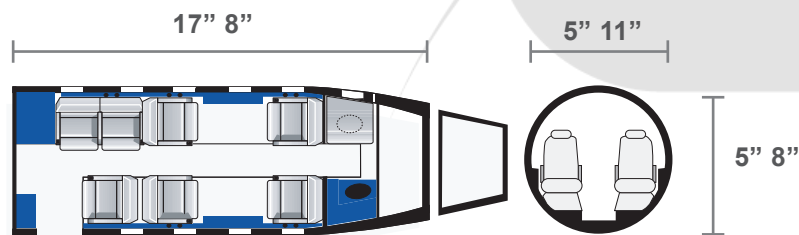

LEARJET 60

N11AM

SPECIFICATIONS

Aircraft Type	Mid-Size Jet
Recommended Passengers	5
Maximum Passengers	8
Max Range	2,400 nm
Max Cruise Speed	525 mph
Baggage Volume	59 Cu. Feet
Interior Refurbishment Year	2023

AMENITIES

- Enclosed Lavatory w/ Sink
- Complimentary Domestic WiFi
- 110V Outlets (2)
- Microwave
- Oven

CONFIGURATION

LEARJET 60 - N11AM

+1 (818) 988-0029 | dreamlineaviation.com | charter@DLjets.com

7155 Valjean Ave, 2nd Floor, Van Nuys, CA 91406