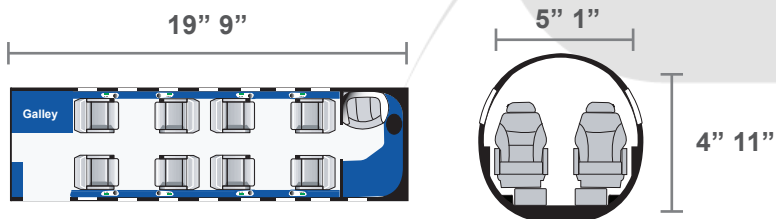

LEARJET 45

N786CC

SPECIFICATIONS

Aircraft Type	Mid-Size Jet
Recommended Passengers	6
Maximum Passengers	9
Max Range	1,800 nm
Max Cruise Speed	525 mph
Baggage Volume	65 Cu. Feet
Interior Refurbishment Year	2015

AMENITIES

- Enclosed Lavatory w/ Sink
- Complimentary Domestic WiFi
- 110V Outlets (2)
- Airshow
- DVD/CD Entertainment
- Warming Oven

CONFIGURATION

LEARJET 45 - N786CC

+1 (818) 988-0029 | dreamlineaviation.com | charter@DLjets.com