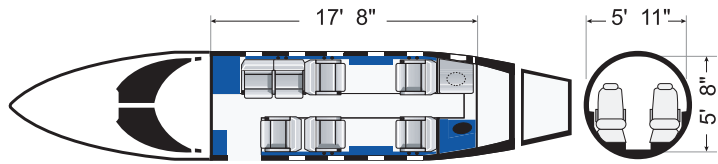

Dreamline Aviation, LLC
16461 Sherman Way, Suite 210
Van Nuys, CA 91406

(877) 457-5241
www.dreamlineaviation.com