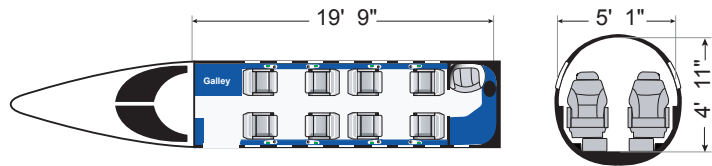

Features

Wi-Fi	Long-Range
Hot Meal Galley	DVD / CD Entertainment
Enclosed Lav	Moving Map

Dreamline Aviation, LLC
16461 Sherman Way, Suite 210
Van Nuys, CA 91406

(877) 457-5241
www.dreamlineaviation.com