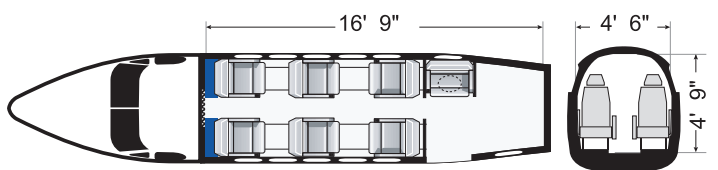

Features

- Fully Enclosed Lav
- Snack / Lunch Galley
- (2) Writing Tables
- Wing Lockers
- Short-Field Capable

Dreamline Aviation, LLC
16461 Sherman Way, Suite 210
Van Nuys, CA 91406

(877) 457-5241
www.dreamlineaviation.com