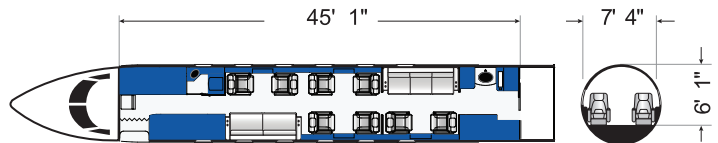

Features

- Wi-Fi (Domestic)
- Hot Meal Galley
- Sleeps up to 6
- Aft VIP Salon
- Digital Media Player
- USB Ports

Dreamline Aviation, LLC
16461 Sherman Way, Suite 210
Van Nuys, CA 91406

(877) 457-5241
www.dreamlineaviation.com