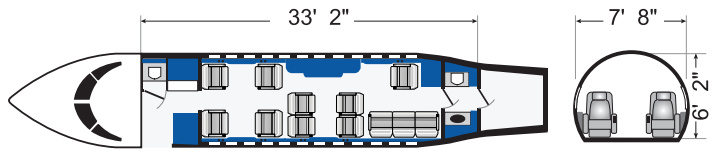

Dreamline Aviation, LLC
16461 Sherman Way, Suite 210
Van Nuys, CA 91406

(877) 457-5241
www.dreamlineaviation.com